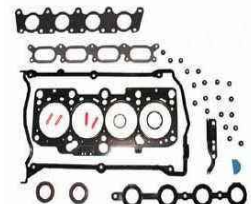

KP-VW-06076
CYLINDER HEAD GASKET
SET
058198012
AUDI A4 / ETC.